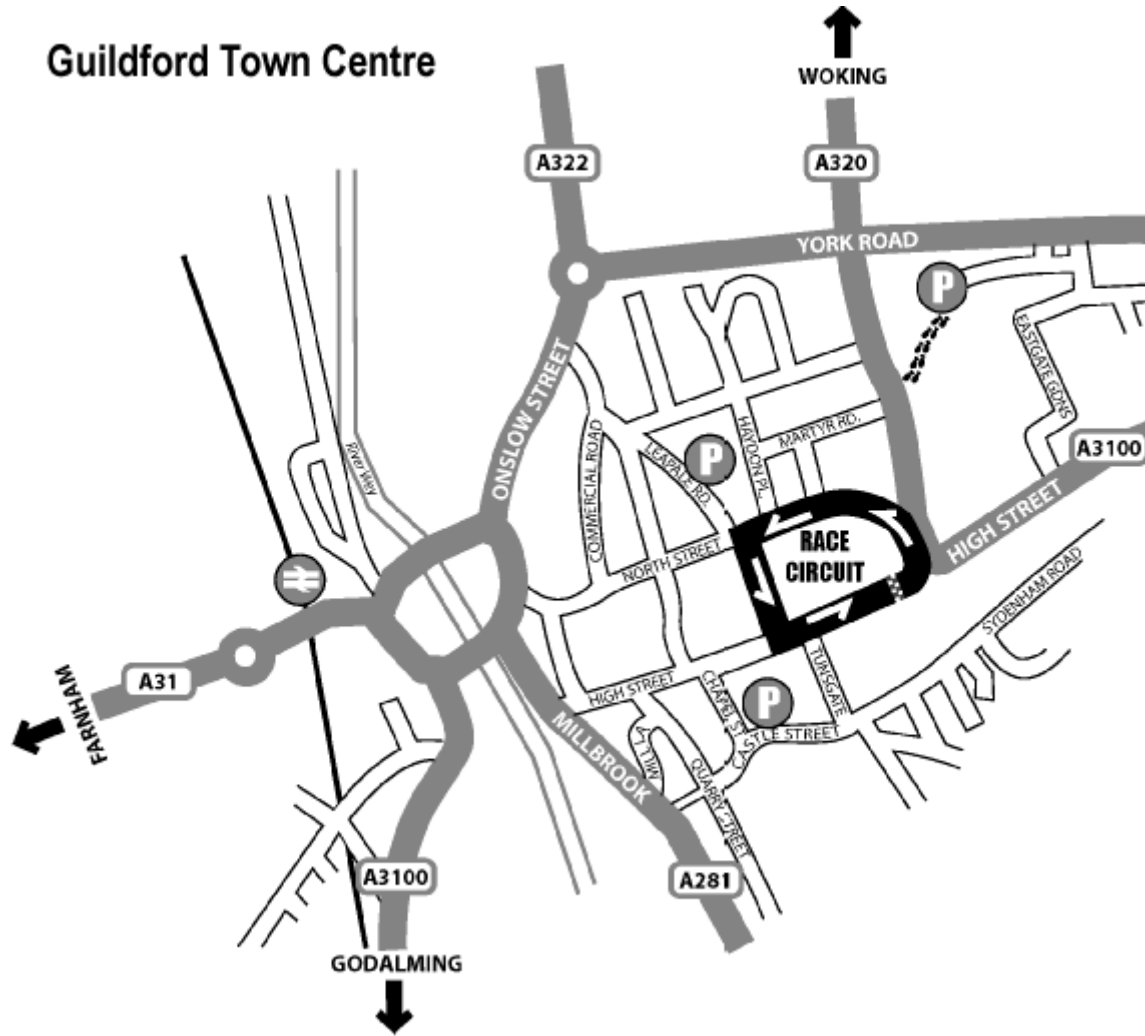

Guildford Town Centre

- Press Release Ends -

Charlottesville Cycling Club was founded in March 1903, in the Charlottesville area of *Guildford*. The Club has been involved in all aspects of cycling through the years, both locally and nationally. For further details please see the clubs website at www.charlottesvillecc.org.uk or contact General Secretary and Event Organiser Matthew Legge (email: matthew.legge@charlottesvillecc.org.uk or phone: 07900694903).